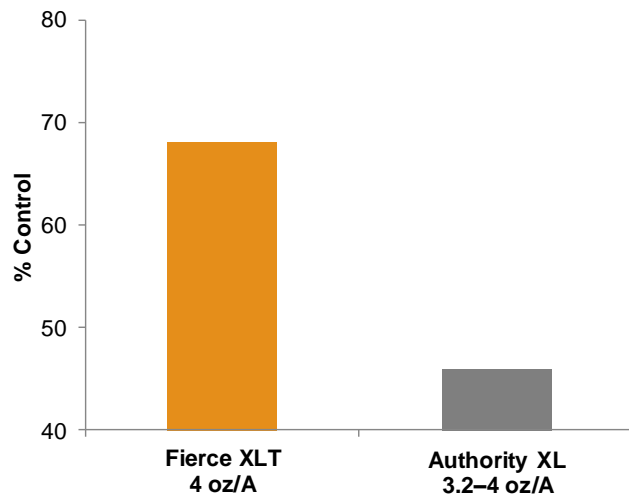

Fierce[®] XLT Herbicide: Longest-Lasting Residual Weed Control for the Cleanest Fields

Fierce XLT is the only preemergence herbicide that provides up to 8 weeks of residual control on a broad spectrum of tough or resistant broadleaf weeds and grasses, including Palmer amaranth, waterhemp and ragweeds.

Fierce XLT:

- Protects fields with residual control that lasts up to 8 weeks
- Contains three effective modes of action to control tough and resistant weeds like Palmer amaranth, waterhemp, ragweeds and annual grasses
- Contains a labeled rate of herbicide that is highly active compared to the competition

Fierce XLT Outperforms Authority[®] XL on Resistant Weeds

How to Use

Rate	4 oz/A
Timing	Early preplant burn down or up to 3 days after planting
Method	Air or Ground
Spray Volume	<p>Ground</p> <ul style="list-style-type: none"> • Burn down: Minimum of 20 GPA • Conventional tillage: Minimum of 10 GPA <p>Air</p> <ul style="list-style-type: none"> • Burn down: Minimum of 7 GPA • Conventional tillage: Minimum of 5 GPA
Adjuvant	Per burn down tank mix partner's recommendation

FIERCE XLT

SOYBEAN 999 HERBICIDE

| Soybeans |

Other Important Information

- Re-entry interval: 12 hours
- Max rate/year: 5.25 oz
- Rotation intervals: See label

***Fierce XLT* Outperforms Authority XL on Resistant Broadleaf Weeds and Grasses**