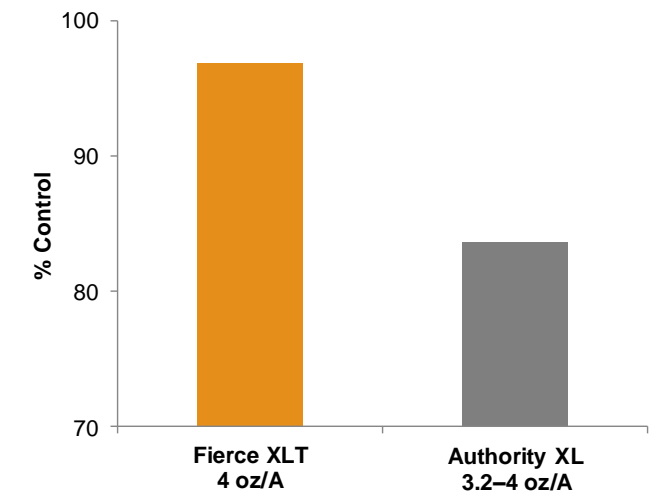

Fierce[®] XLT Herbicide: Longest-Lasting Residual Weed Control for the Cleanest Fields

Fierce XLT is the only preemergence herbicide that provides up to 8 weeks of residual control on a broad spectrum of tough or resistant broadleaf weeds and grasses, including Palmer amaranth, waterhemp and ragweeds.

Fierce XLT:

- Protects fields with residual control that lasts up to 8 weeks
- Contains three effective modes of action to control tough and resistant weeds like Palmer amaranth, waterhemp, ragweeds and annual grasses
- Contains a labeled rate of herbicide that is highly active compared to the competition

Fierce XLT Outperforms Authority[®] XL on Resistant Weeds

How to Use

Rate	4 oz/A
Timing	Early preplant burn down or up to 3 days after planting
Method	Air or Ground
Spray Volume	<p>Ground</p> <ul style="list-style-type: none"> • Burn down: Minimum of 20 GPA • Conventional tillage: Minimum of 10 GPA <p>Air</p> <ul style="list-style-type: none"> • Burn down: Minimum of 7 GPA • Conventional tillage: Minimum of 5 GPA
Adjuvant	Per burn down tank mix partner's recommendation

FIERCE XLT

SOYBEAN 999 HERBICIDE

| Soybeans |

Other Important Information

- Re-entry interval: 12 hours
- Max rate/year: 5.25 oz
- Rotation intervals: See label

***Fierce XLT* Outperforms Authority XL on Resistant Broadleaf Weeds and Grasses**